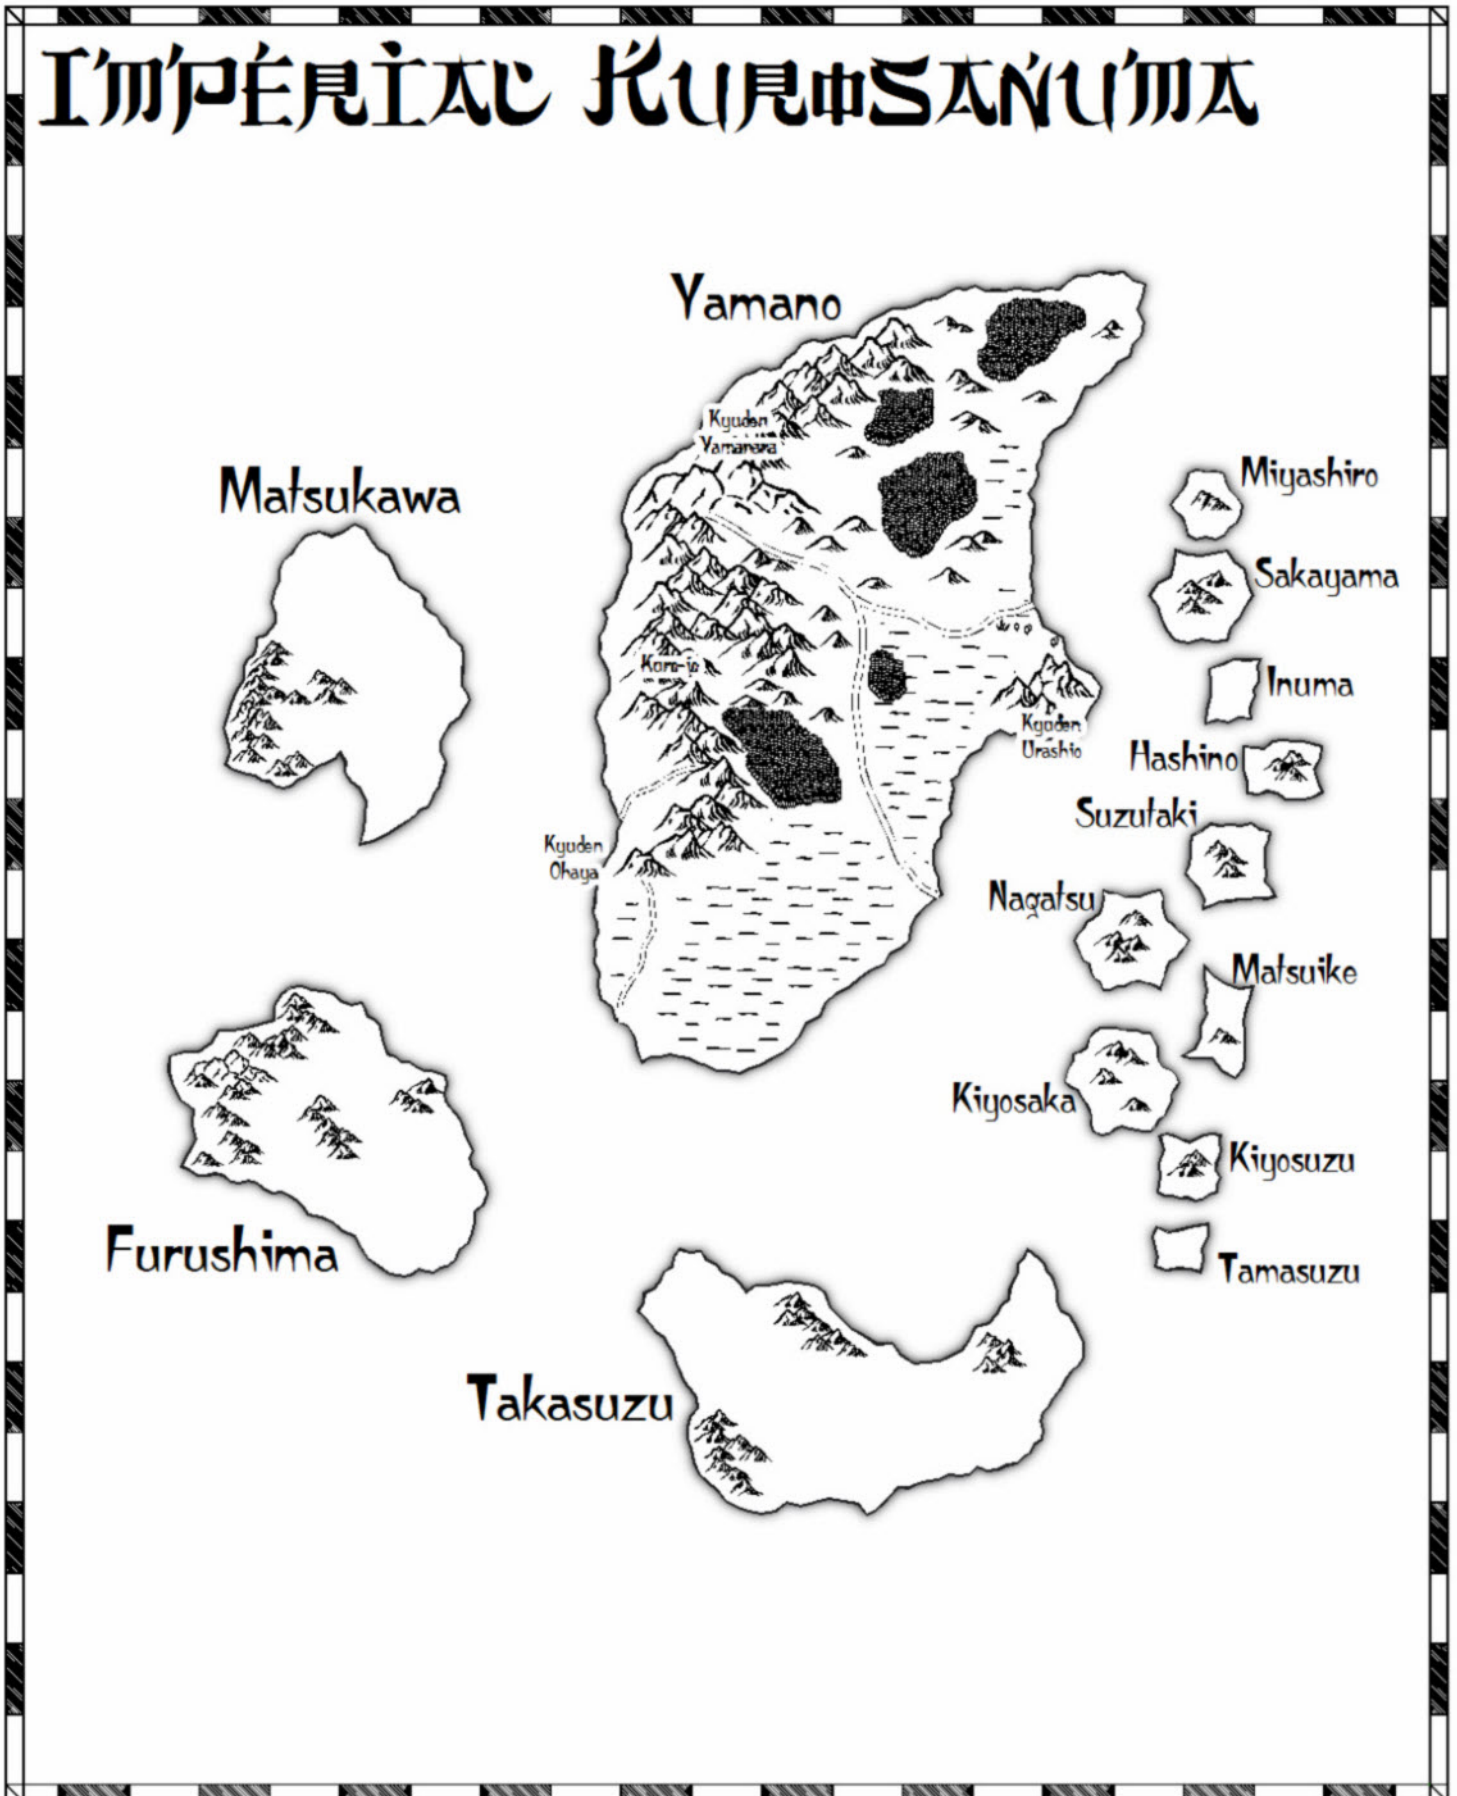

A MAP OF THE EMPIRE

The Map below shows only the basic geography of the Islands beyond Yamano itself but does show the relationship of the Islands to one another. Mountain ranges are marked in order that the GM and Players can get an impression of the overall terrain of each island.

The map has neither a Scale Bar or a Compass Rose, allowing GM's to decide for themselves how large the Empire is and to fit it onto their existing world maps if desired. In my own games Yamano is 520 miles diagonally when measured from the North-East to the South-West tips.